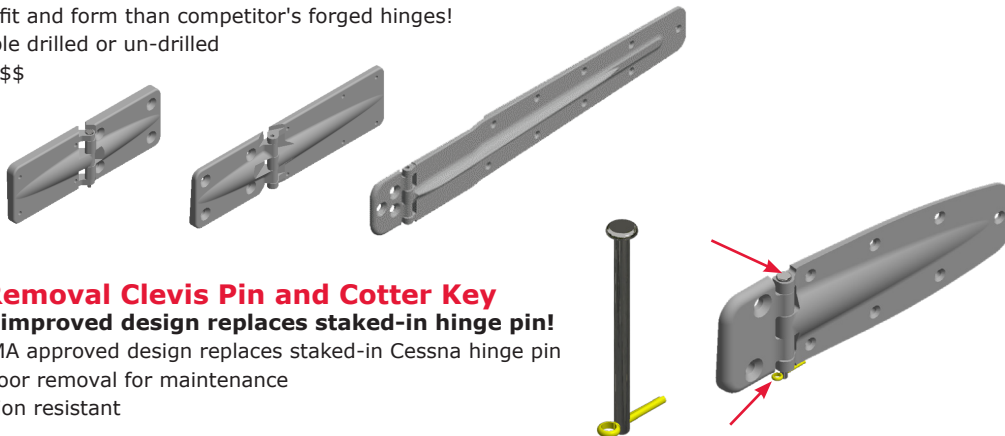

Cabin and Cargo Door Hinges for Cessna 180, 182, 185, 205, 206, 207 and 210 Series

- FAA-PMA approved with improved machined design
- Better fit and form than competitor's forged hinges!
- Available drilled or un-drilled
- Save \$\$\$

Quick Removal Clevis Pin and Cotter Key
New and improved design replaces staked-in hinge pin!

- FAA-PMA approved design replaces staked-in Cessna hinge pin
- Easy door removal for maintenance
- Corrosion resistant